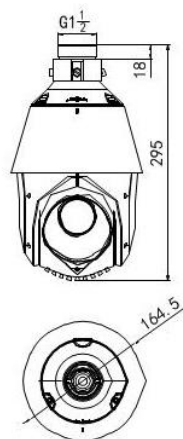

Dimensions

Unit:mm

Accessories